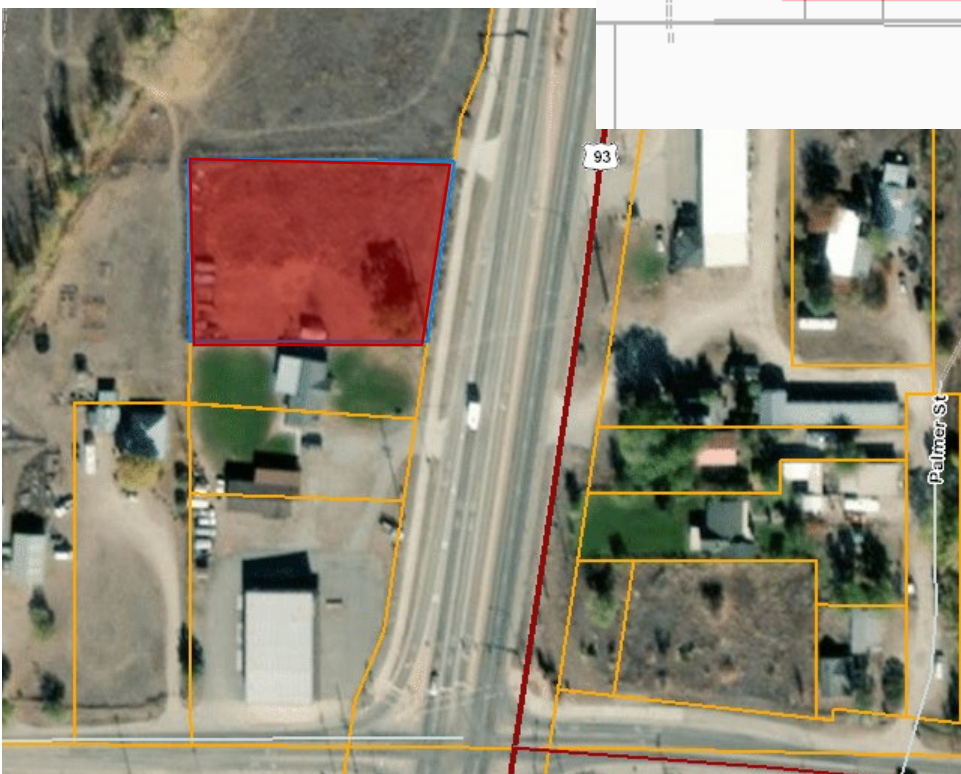

NH 7-1(82)49 F; 2015-082; Hamilton – Victor; Parcel 1-61; Excess Land Sale Request

★ = Subject Property

947 Meridian Rd, Victor, MT is about 4.7 miles North of Hamilton on the west side of Highway 93.

Location Map

947 Meridian Rd, Victor, MT 59875

Rough property line estimate.