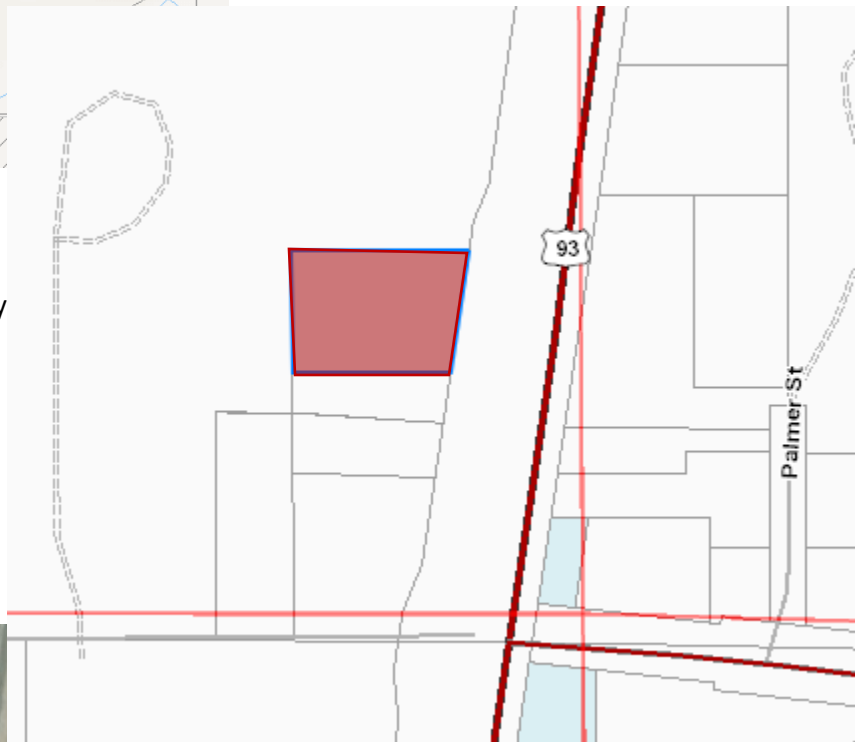

NH 7-1(82)49 F; 2015-082; Hamilton – Victor; Parcel 1-61; Excess Land Sale Request

★ = Subject Property

947 Meridian Rd, Victor, MT is about 4.7 miles North of Hamilton on the west side of Highway 93.

Location Map

947 Meridian Rd, Victor, MT 59875

Rough property line estimate.