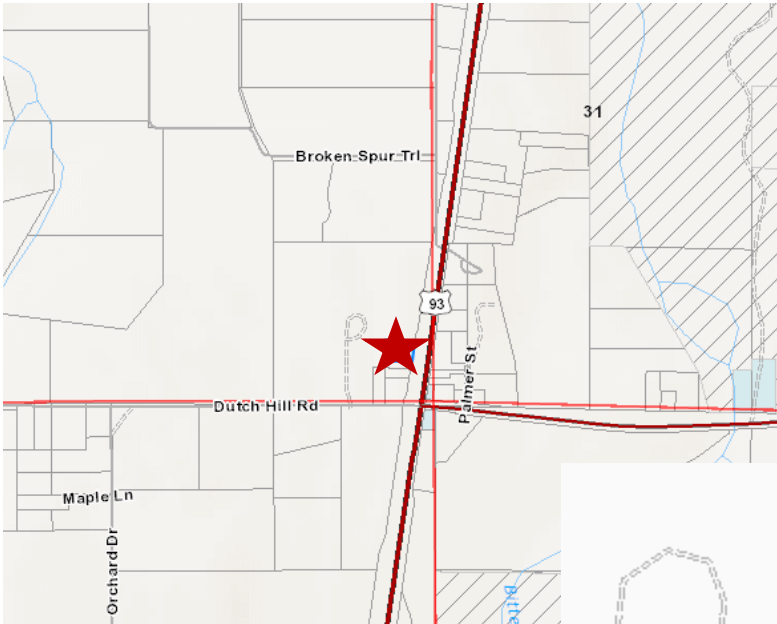

NH 7-1(82)49 F; 2015-082; Hamilton – Victor; Parcel 1-61; Excess Land Sale Request

★ = Subject Property

947 Meridian Rd, Victor, MT is about 4.7 miles North of Hamilton on the west side of Highway 93.

Location Map

947 Meridian Rd, Victor, MT 59875

Rough property line estimate.