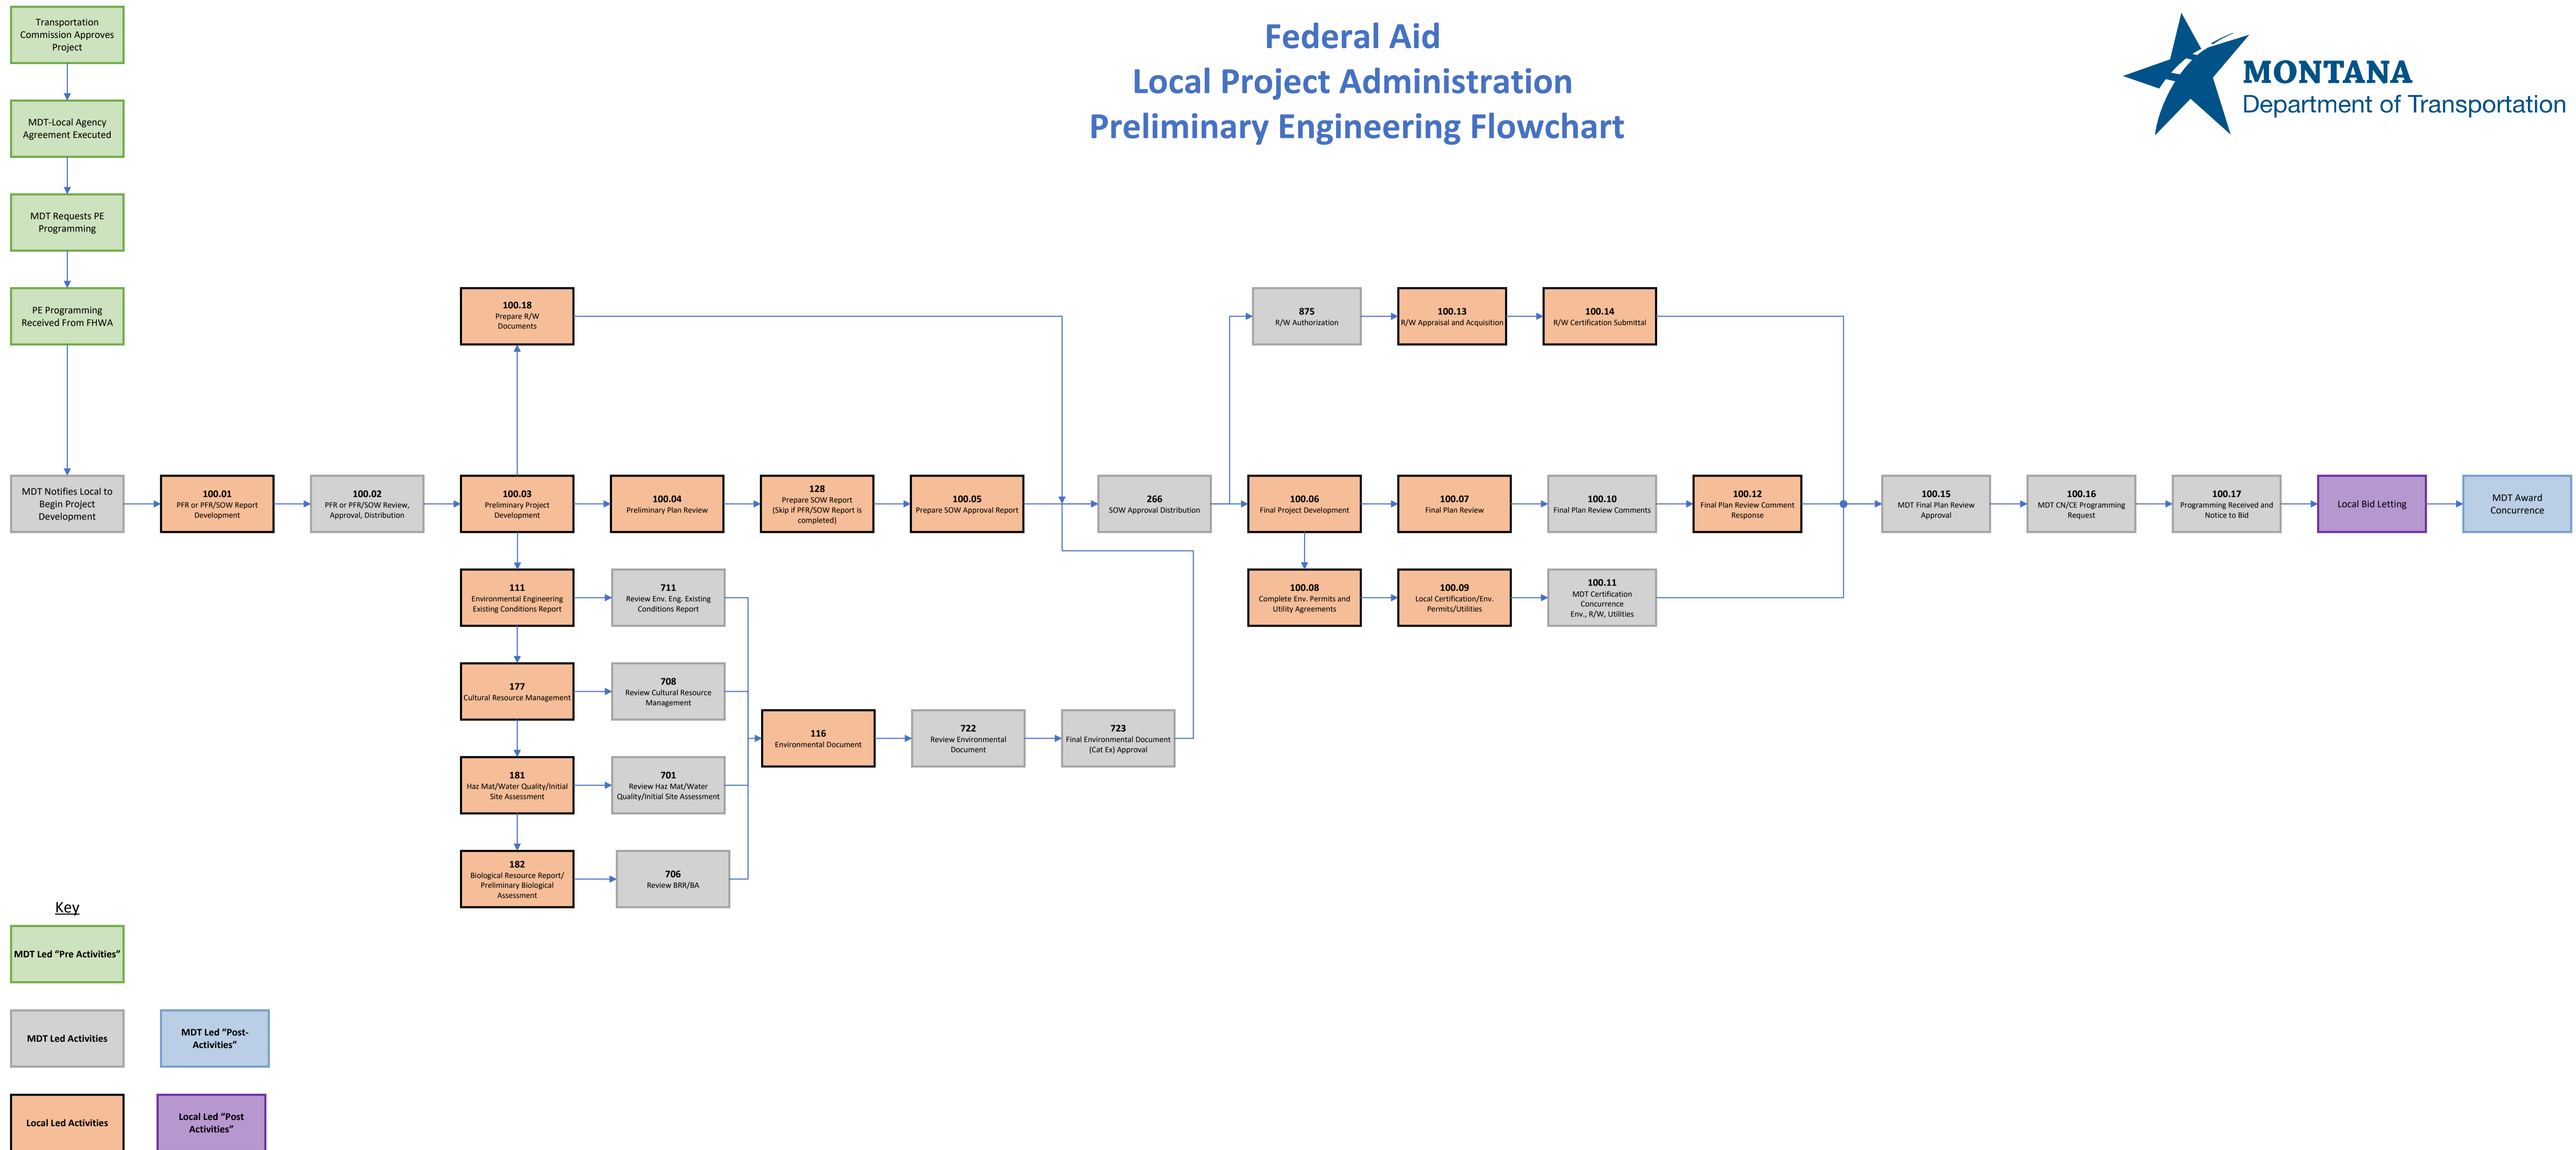

Federal Aid Local Project Administration Preliminary Engineering Flowchart

Key