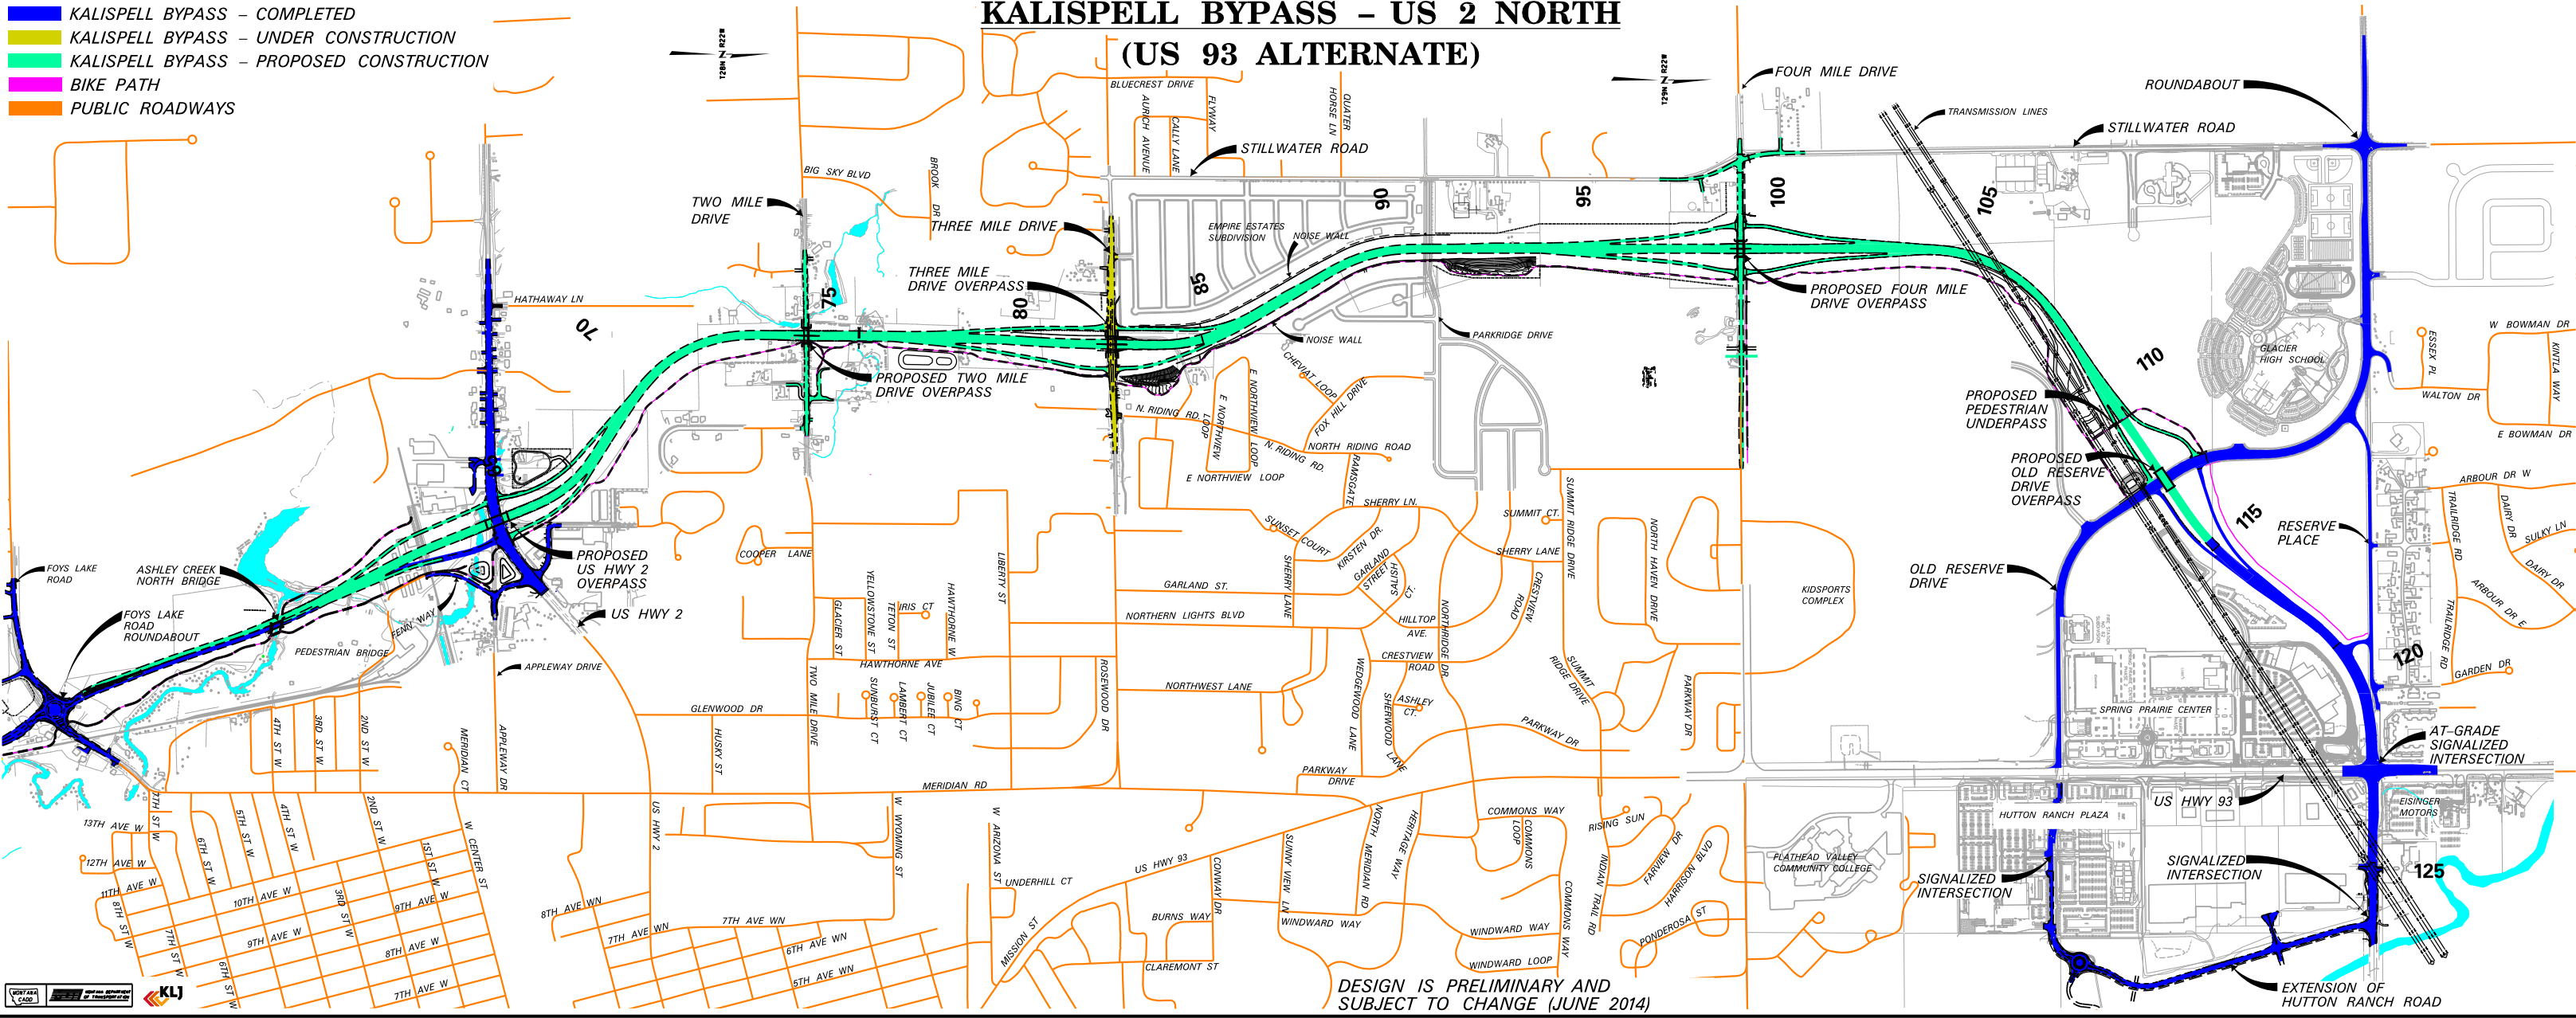

# KALISPELL BYPASS - US 2 NORTH (US 93 ALTERNATE)

- █ KALISPELL BYPASS - COMPLETED
- █ KALISPELL BYPASS - UNDER CONSTRUCTION
- █ KALISPELL BYPASS - PROPOSED CONSTRUCTION
- █ BIKE PATH
- █ PUBLIC ROADWAYS

DESIGN IS PRELIMINARY AND  
SUBJECT TO CHANGE (JUNE 2014)