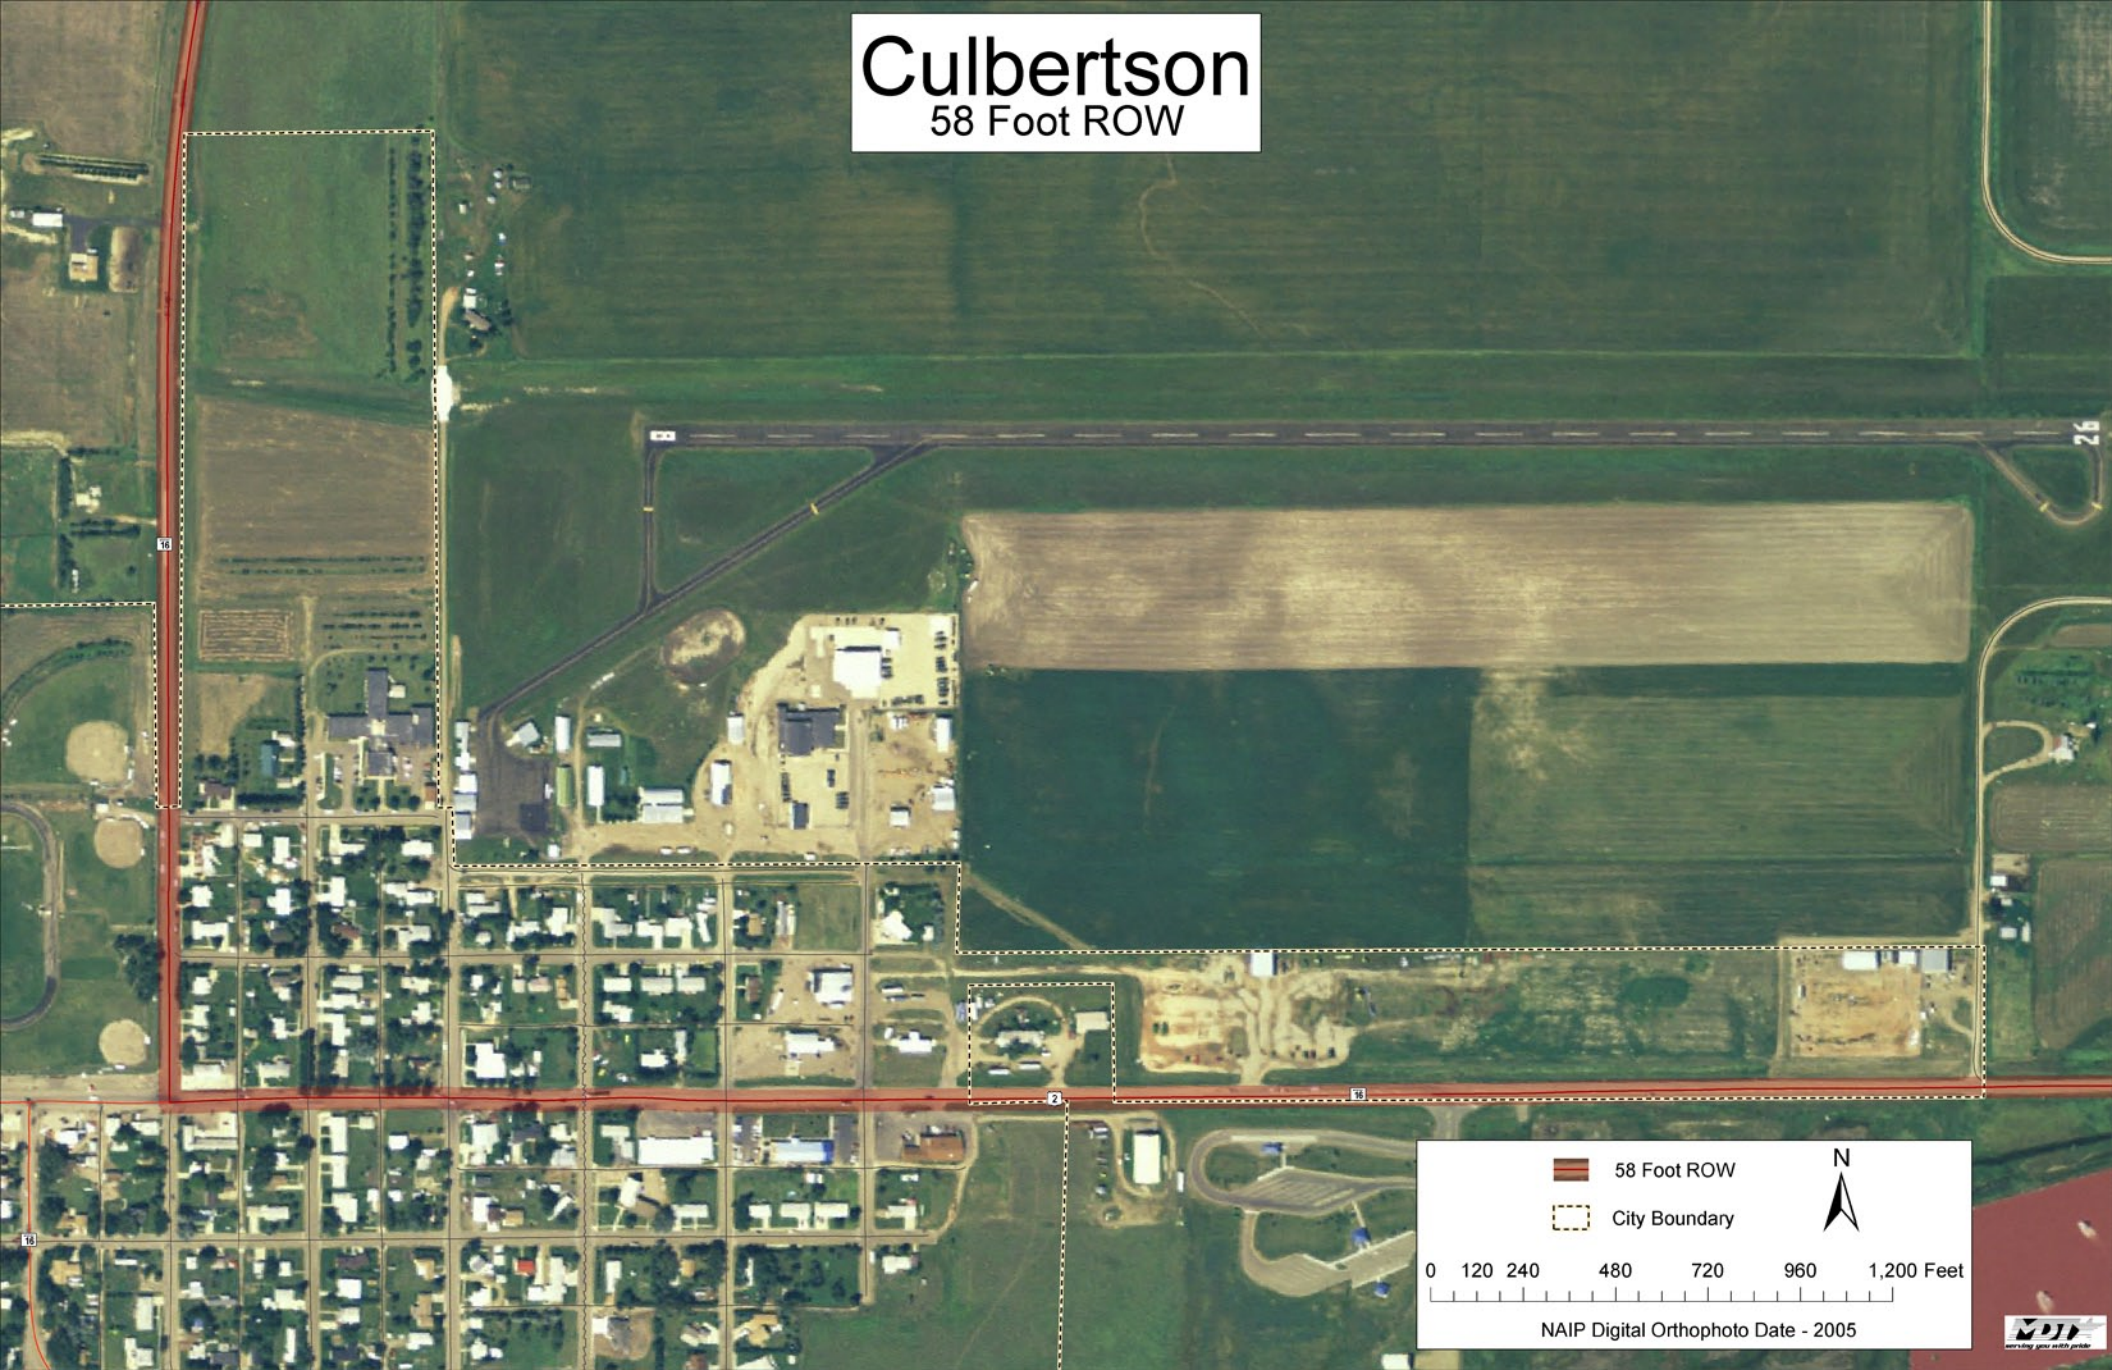

Culbertson

58 Foot ROW

Legend:

- 58 Foot ROW
- City Boundary

Scale: 0 120 240 480 720 960 1,200 Feet

NAIP Digital Orthophoto Date - 2005

N