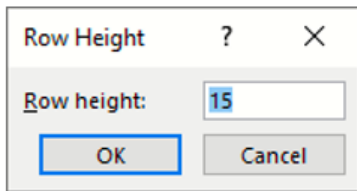

Tip Guide

Application/Tool(s): Excel Manager
Version(s): N/A
Environment: N/A
Released/Revised: 6/8/2026

[SUPPORT](#)
Open a Case

EXCEL KEYBOARD SHORTCUTS

Checking cell dimensions and data can go faster by using keyboard shortcuts.

Alt,O,R,E is the keyboard shortcut to open the Row Height window.

Alt,O,C,W is the keyboard shortcut to open the Column Width window.

EXCEL KEYBOARD SHORTCUTS

Ctrl + backtick/tilde (~) will toggle between formula display and numerical display