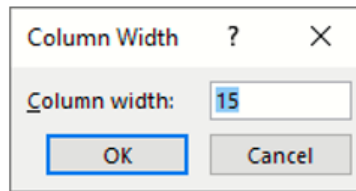

Tip Guide

Application/Tool(s): Excel Manager
Version(s): N/A
Environment: N/A
Released/Revised: 6/8/2026

[SUPPORT](#)
Open a Case

EXCEL KEYBOARD SHORTCUTS

Checking cell dimensions and data can go faster by using keyboard shortcuts.

Alt,O,R,E is the keyboard shortcut to open the Row Height window.

Alt,O,C,W is the keyboard shortcut to open the Column Width window.

EXCEL KEYBOARD SHORTCUTS

Ctrl + backtick/tilde (~) will toggle between formula display and numerical display