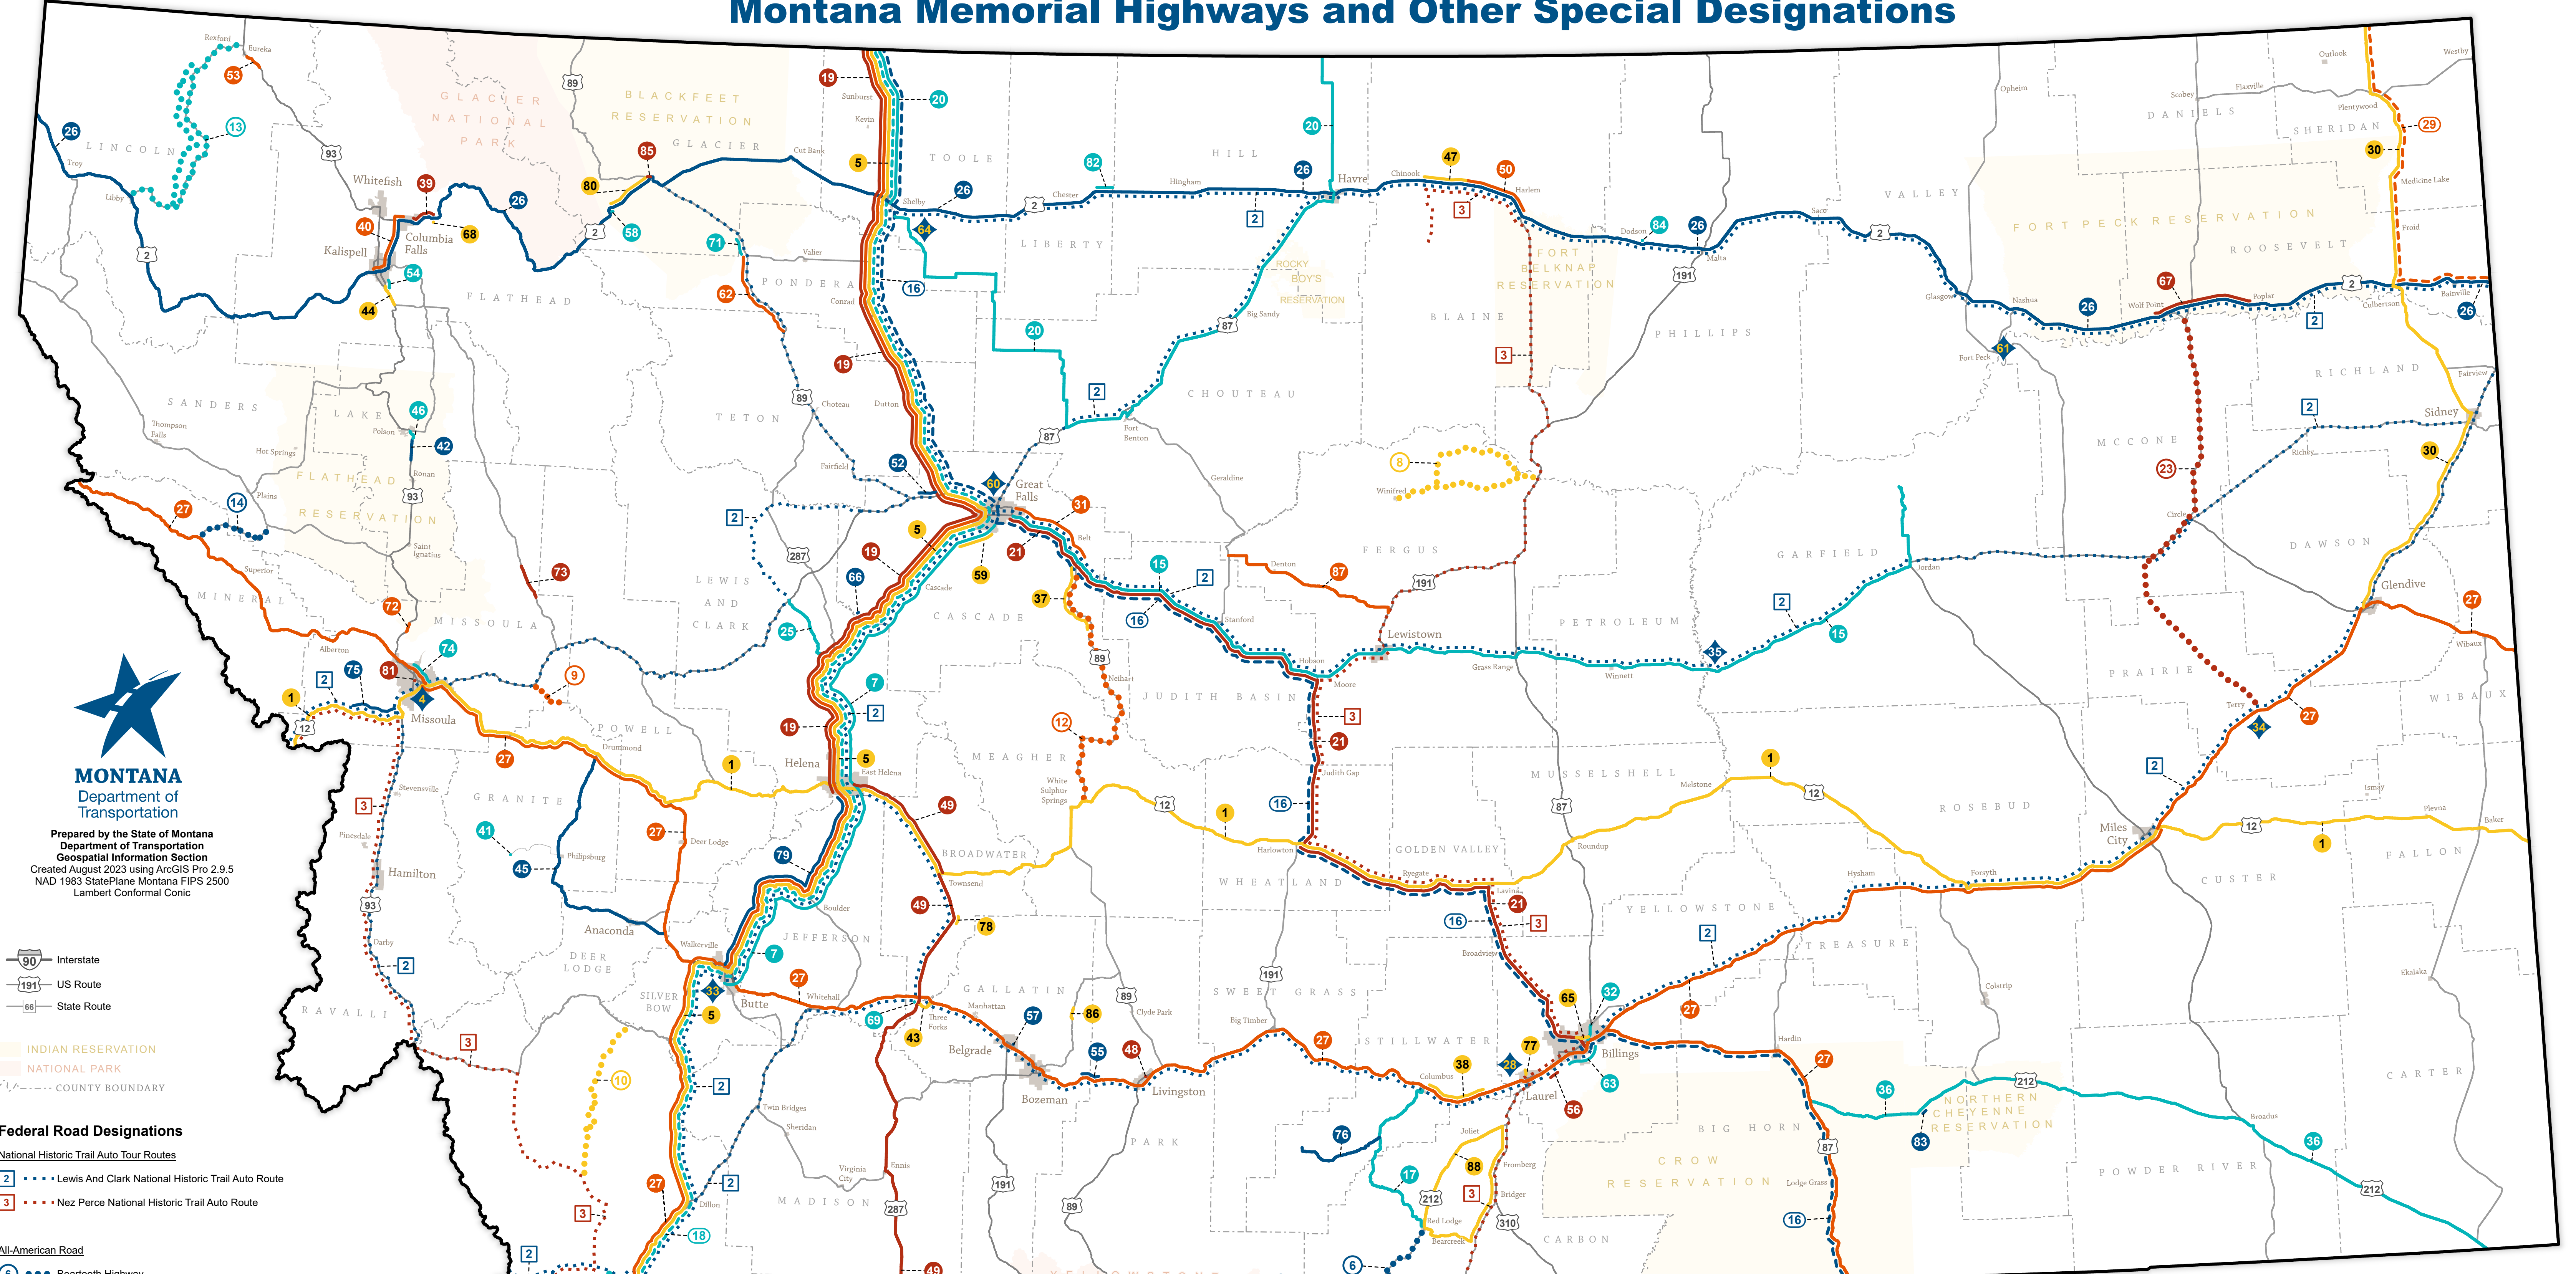

Montana Memorial Highways and Other Special Designations

MONTANA
Department of Transportation

Prepared by the State of Montana
Department of Transportation
Geospatial Information Section
Created August 2023 using ArcGIS Pro 2.9.5
NAD 1983 StatePlane Montana FIPS 2500
Lambert Conformal Conic

- Interstate
- US Route
- State Route

- INDIAN RESERVATION
- NATIONAL PARK
- COUNTY BOUNDARY

1. **Federal Road Designations**
2. National Historic Trail Auto Tour Routes
3. Lewis and Clark National Historic Trail Auto Tour
   - Nez Perce National Historic Trail Auto Tour

1. All-American Road
2. Beartooth Highway

1. National Forest Scenic Byways
2. Pioneer Mountains Scenic Byway
   - Kings Hill Scenic Byway
   - Lake Koocanusa Scenic Byway
   - St. Regis-Paradise Scenic Byway

1. Bureau of Land Management Back Country Byways
2. Missouri Breaks Back Country Byway
   - Garnet Back Country Byway
   - Big Sheep Creek Back Country Byway
   - Big Sky Back Country Byway

1. Congressional High Priority Corridors
2. Camino Real Corridor
   - Canamex Corridor
   - Theodore Roosevelt Expressway

1. **State Legislative Road and Bridge Designations (MCA)**
2. Lewis and Clark Highway (60-1-202)
   - Veterans Memorial Highway (60-1-203)
   - Maureen and Mike Mansfield Heritage Route (60-1-204)
   - Charles M. Russell Trail (60-1-205)
   - Donald J. Ruhl Medal Of Honor Highway (60-1-206)
   - Old Forts Trail (60-1-207)
   - Montana Highway 3 (60-1-208)
   - 163rd Infantry Regiment (Sunset Division) Heritage Highway (60-1-209)
   - Purple Heart Trail (60-1-210)
   - Rawhide Stampede Rustlers And Rendezvous Trade Corridor (60-2-140)
   - Patrick G. Galvin Memorial Highway (60-1-211)
   - Richard Dean Roebeling Memorial Highway (60-1-212)
   - Warrior Trail Highway (60-1-214)
   - Robert E. Ewing Jr. Memorial Highway (60-1-213)
   - Highway Patrol Officer Evan F. Schneider Memorial Highway (60-1-216)
   - Highway Patrol Officer David Graham Memorial Highway (60-1-215)

- Highway Patrol Officer David DeLaitre Memorial Highway (60-1-218)
- Highway Patrol Officer Michael W. Haynes Memorial Highway (60-1-217)
- Pintler Veterans' Memorial Scenic Highway (60-1-219)
- Patrick A. Pyette Memorial Highway (60-1-220)
- Joshua Thomas 'Josh' Rutherford Memorial Highway (60-1-221)
- Joseph J. Dunn Memorial Highway (60-1-222)
- David L. Brieser Jr Memorial Highway (60-1-223)
- Senator Conrad Burns Memorial Highway (60-1-224)
- Dolly Smith Akers Memorial Highway (60-1-229)
- Mason Moore Memorial Highway (60-1-230)

- Montana Medal Of Honor Highway (60-1-228)
- Minnie Spotted-Wolf Memorial Highway (60-1-234)
- Louis Charles Charlo Memorial Highway (60-1-235)
- Trenton Johnson Memorial Highway (60-1-226)
- Jeannette Rankin Memorial Highway (60-1-233)
- Brent Witham Memorial Highway (60-1-231)
- David Thatcher Memorial Highway (60-1-225)
- Pearl Harbor Veterans Memorial Highway (60-1-227)
- Helen Clarke Memorial Highway (60-1-237)
- Otto Fossen Memorial Highway (60-1-236)
- Terry Spotted Wolf, Sr. Memorial Highway (60-1-238)
- Chief Earl Old Person Memorial Highway
- Jacob Allmendinger Memorial Highway
- Ensign James A. Shelton Memorial Highway