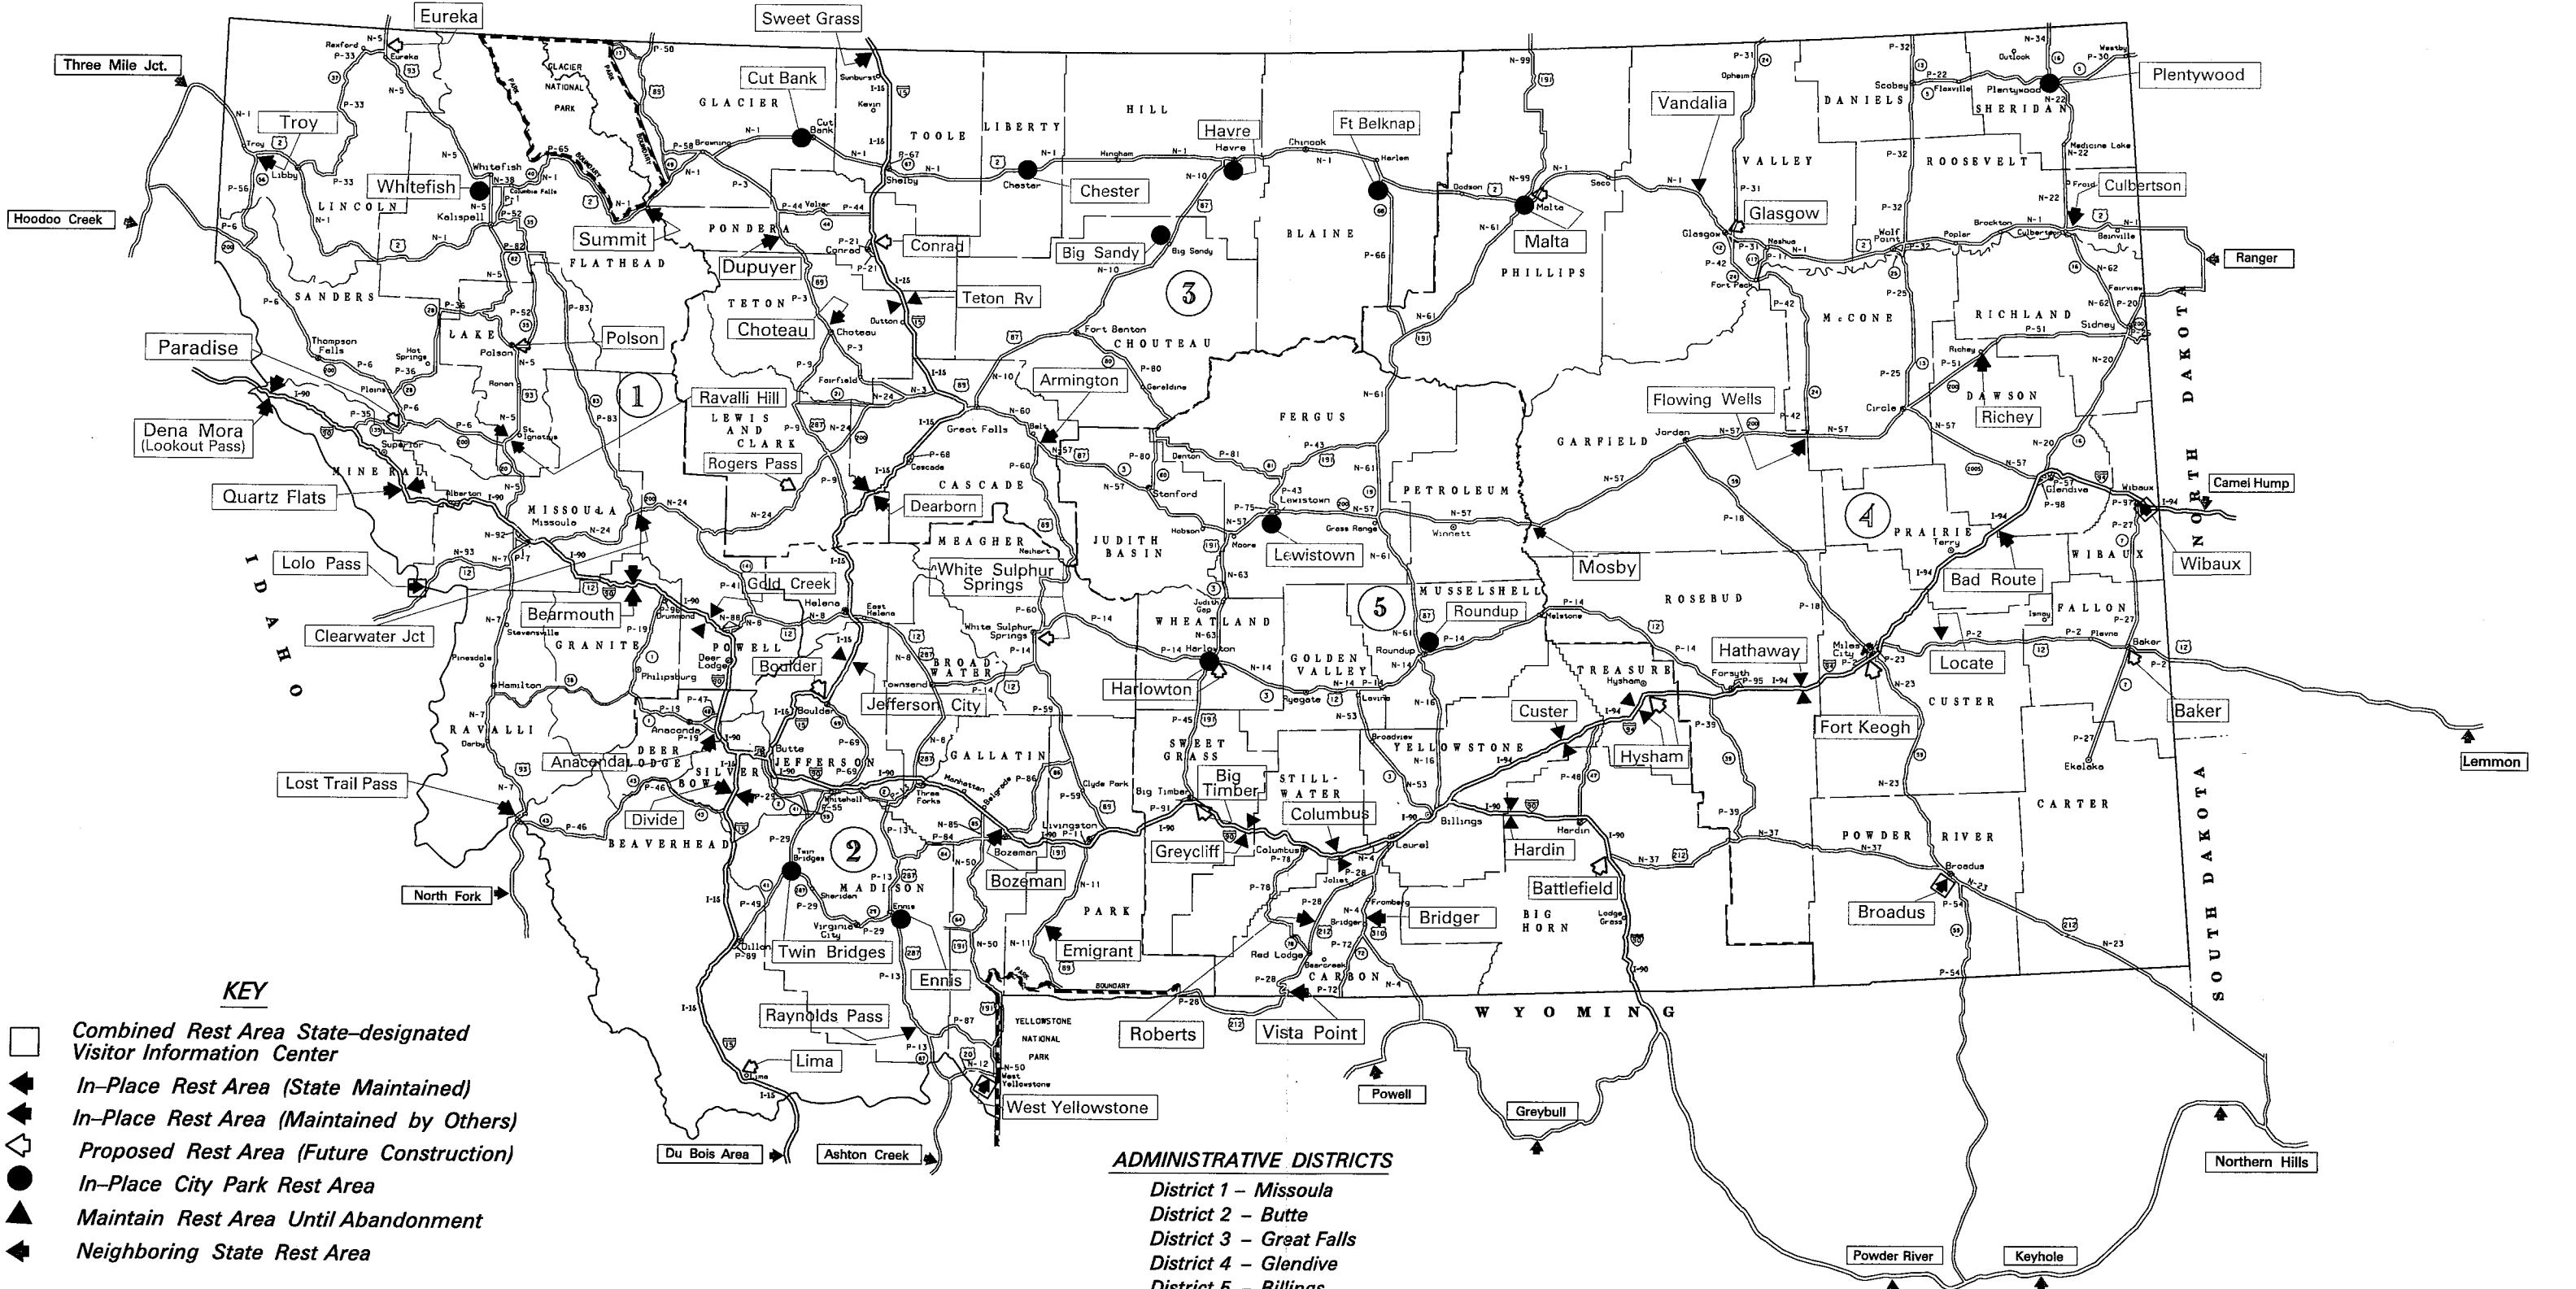

APPENDIX O

MONTANA REST AREA PLANNING MAP

(With Nearest Rest Areas in Neighboring States)

SUMMARY	
Interstate (4 single; 14 dual) =	18
Non-Interstate NHS & Primary =	34
TOTAL Existing Rest Areas	52

KEY

- ☐ Combined Rest Area State-designated
- ☐ Visitor Information Center
- ◀ In-Place Rest Area (State Maintained)
- ◀ In-Place Rest Area (Maintained by Others)
- ◀ Proposed Rest Area (Future Construction)
- In-Place City Park Rest Area
- ▲ Maintain Rest Area Until Abandonment
- ◀ Neighboring State Rest Area

ADMINISTRATIVE DISTRICTS

- District 1 - Missoula
- District 2 - Butte
- District 3 - Great Falls
- District 4 - Glendive
- District 5 - Billings