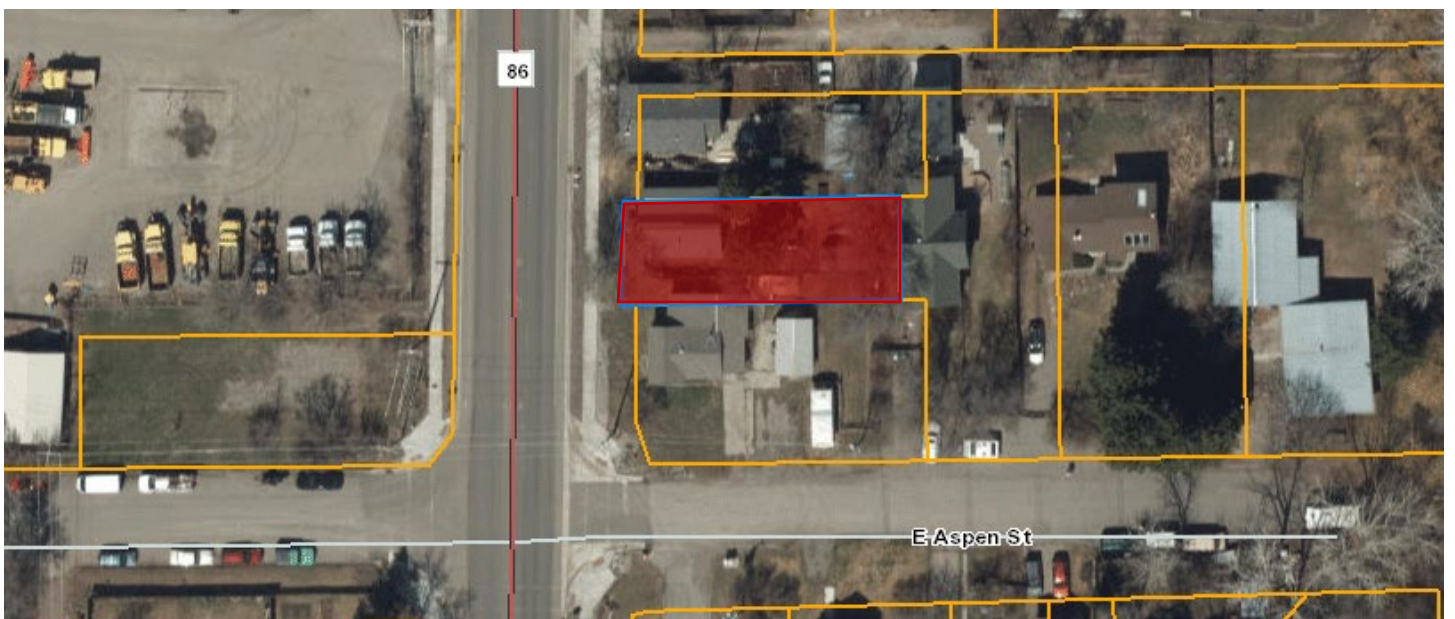

STPP 86-1(44)0; 4805-044; Rouse Ave – Bozeman; Parcel 67; Excess Land Sale

★ = Subject Property,  
808 N. Rouse Ave,  
Bozeman, MT 59715

Location Map