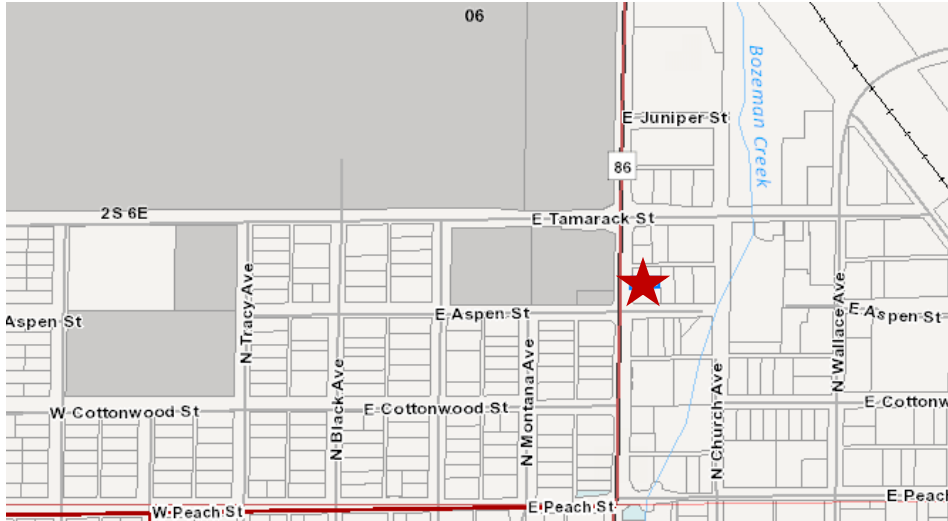

STPP 86-1(44)0; 4805-044; Rouse Ave – Bozeman; Parcel 67; Excess Land Sale

★ = Subject Property,  
808 N. Rouse Ave,  
Bozeman, MT 59715

Location Map