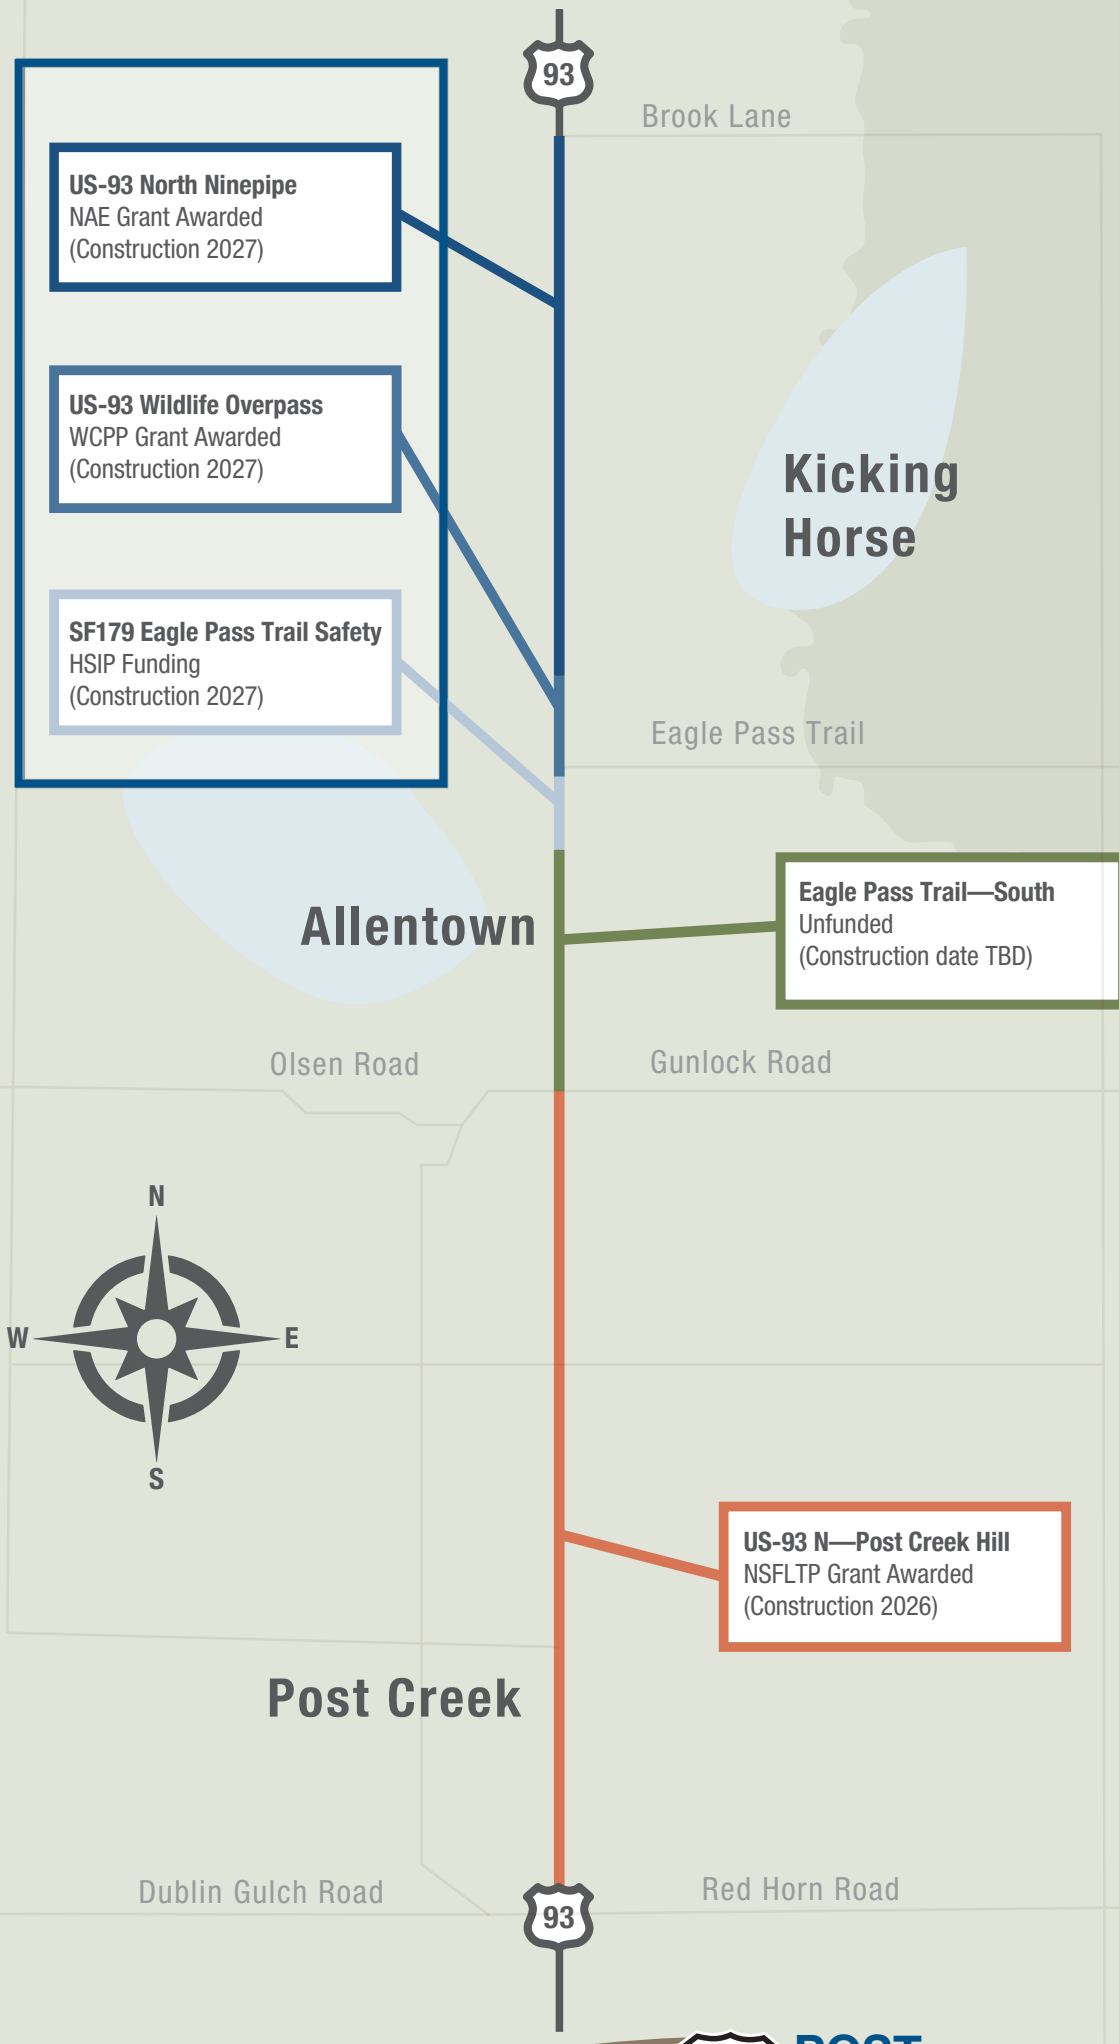

NINEPIPE-EAGLE PASS TRAIL

SAFETY IMPROVEMENTS

MONTANA
Department of Transportation

POST CREEK HILL

SAFETY IMPROVEMENTS